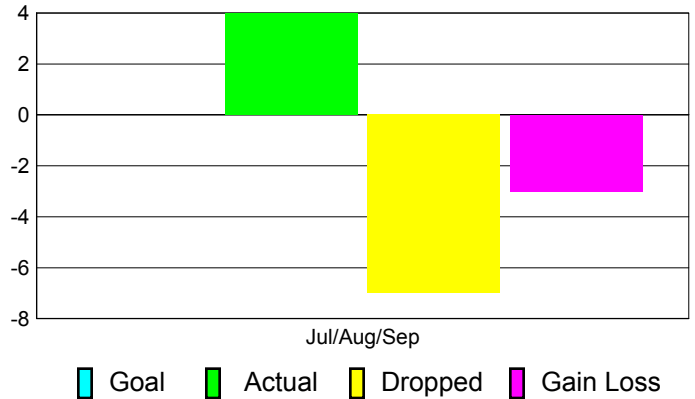

Membership Results 2012-2013

Goal, New, Dropped, Gain/Loss