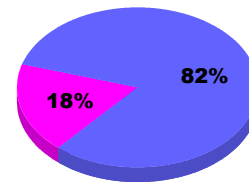

YTD Status Quo Clubs 2012-2013

Status Quo Clubs Compared to Status Quo Members

Legend: Status Quo Clubs (Cyan), Total Status Quo Members (Green)

MEMBERSHIP

Membership Results
2012-2013

Membership
2011-2012

Month	Net Memb Goal	Actual New Memb	Actual Dropped Memb	Gain/Loss of Memb	Gain/Loss of Memb
Jul/Aug/Sep		3	-6	-3	-2
Totals		3	-6	-3	-2

Membership Results 2012-2013

Goal, New, Dropped, Gain/Loss

Legend: Goal (Cyan), Actual (Green), Dropped (Yellow), Gain Loss (Magenta)

Comparison of Membership Gain/Loss

Current Year Compared to the Previous Year

Legend: Current Year (Cyan), Previous Year (Green)

Gender Comparison 2012-2013

Jul/Aug/Sep

Legend: Male (Blue), Female (Magenta)