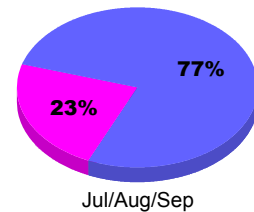

**Membership Results
2012-2013**

**Membership
2011-2012**

Month	Net Memb Goal	Actual New Memb	Actual Dropped Memb	Gain/Loss of Memb	Gain/Loss of Memb
Jul/Aug/Sep		4	-7	-3	2
Totals		4	-7	-3	2

Membership Results 2012-2013

Goal, New, Dropped, Gain/Loss

Comparison of Membership Gain/Loss

Current Year Compared to the Previous Year

Gender Comparison 2012-2013

Male Female

2012-2013 GMT Reports for District (or Undistricted) **District 122 SLOVAK**

GMT: **Open**

Location: **SLOVAK REPUBLIC**

GMT CA: **4**

CLUBS

Club Results
2012-2013

Clubs
2011-2012

Month	New Club Goal	Actual New Clubs	Actual Dropped Clubs	Gain/Loss of Clubs	Gain/Loss of Clubs
Jul/Aug/Sep		0	0	0	0
Totals		0	0	0	0